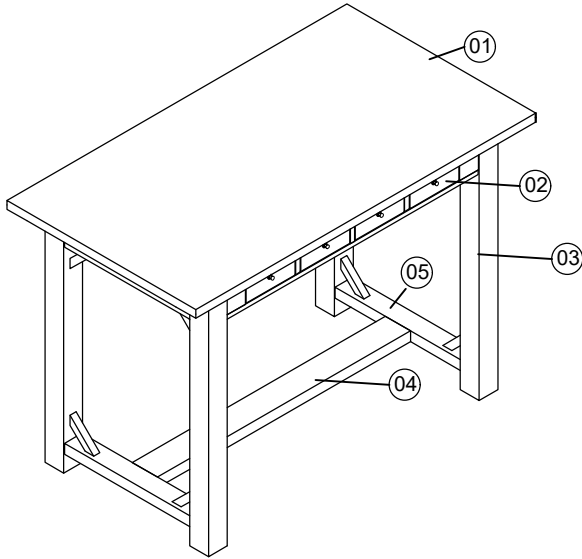

Hideaway Counter PARTS SHEET

*ZHID-8050 Hideaway Counter Height Table

*ZHID-8051 Hideaway Counter Height Stool

NO.	ZHID-8050
01	 TOP PANEL
02	 DRAWER
03	 LEGS
04	 CENTER STRETCHER
05	 SIDE STRETCHER
HARDWARE	
A	 LOCK WASHER / FLAT WASHER / BOLT
B	 ALLEN WRENCH

NO.	ZHID-8051
01	 TOP PANEL FRAME
02	 LEGS
03	 METAL "X" STRETCHER
HARDWARE	
A	 LOCK WASHER / FLAT WASHER / BOLT
B	 ALLEN WRENCH

Thanks for choose Legends furniture