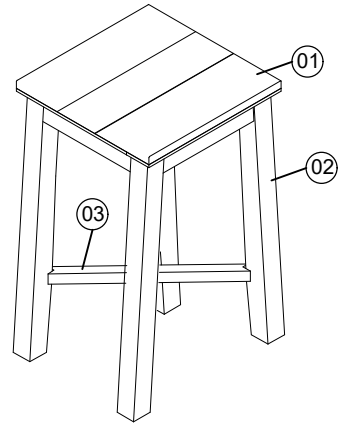

Hideaway Counter PARTS SHEET

*ZHID-8050 Hideaway Counter Height Table

*ZHID-8051 Hideaway Counter Height Stool

NO.	ZHID-8050
01	 TOP PANEL
02	 DRAWER
03	 LEGS
04	 CENTER STRETCHER
05	 SIDE STRETCHER
HARDWARE	
A	 LOCK WASHER / FLAT WASHER / BOLT
B	 ALLEN WRENCH

NO.	ZHID-8051
01	 TOP PANEL FRAME
02	 LEGS
03	 METAL "X" STRETCHER
HARDWARE	
A	 LOCK WASHER / FLAT WASHER / BOLT
B	 ALLEN WRENCH

Thanks for choose Legends furniture