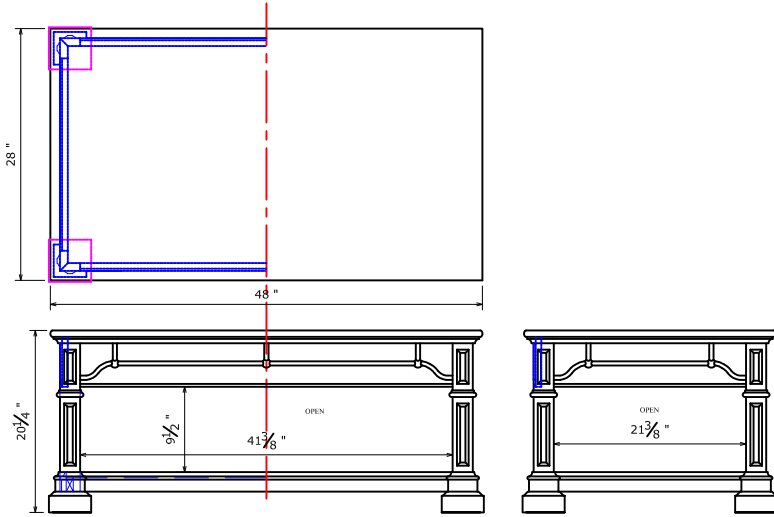

BARCLAY TABLES PRODUCT SHEET

SKU#	DESCRIPTION	PRODUCT DIMENSIONS			CU.FT.
		W	D	H	
ZBCL-4100	Barclay End Table	23.75"	23.75"	24"	
ZBCL-4200	Barclay Coffee Table	48"	28"	20.25"	
ZBCL-4300	Barclay Sofa Table	54.5"	18"	32"	

MATERIALS LIST	
NO.	DESCRIPTION
01	Solid wood
02	MDF with birch veneer
03	PB with veneer

ZBCL-4200 Barclay Coffee Table

ZBCL-4100 Barclay End Table

ZBCL-4300 Barclay Sofa Table