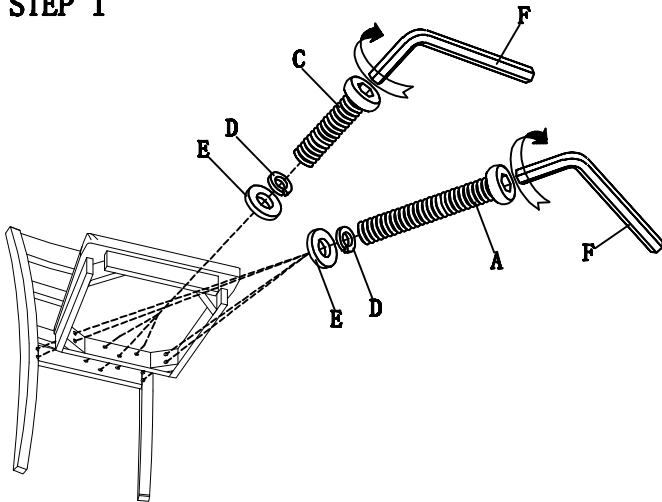

ASSEMBLY INSTRUCTIONS

ZBRG-8060 Breckenridge Standard Table

PART LISTS

PART	DESCRIPTION	Q' TY
1	Table Top	1PC
2	Legs	4PCS

HARDWARE LISTS

PART	DESCRIPTION	Q' TY
A	Bolt (Ø5/16" * 75mmL)	8PCS
B	Lock Washer (Ø5/16" * Ø13*1)	8PCS
C	Flat Washer (Ø5/16" * Ø19*1)	8PCS
D	Allen Wrench (4mm)	1PC

STEP 1

ASSEMBLY INSTRUCTIONS

ZBRG-8061 Breckenridge Side Chair

PART LISTS

PART	DESCRIPTION	Q' TY
1	Chair Back	1PC
2	Cushion With Seat Frame	1PC
3	Front Legs	2PCS

HARDWARE LISTS

PART	DESCRIPTION	Q' TY
A	Bolt (Ø1/4" * 80mmL)	4PCS
B	Bolt (Ø1/4" * 57mmL)	4PCS
C	Bolt (Ø1/4" * 38mmL)	3PCS
D	Lock Washer (Ø1/4" * Ø11*1)	11PCS
E	Flat Washer (Ø1/4" * Ø19*1)	11PCS
F	Allen Wrench (4mm)	1PC

STEP 1

STEP 2