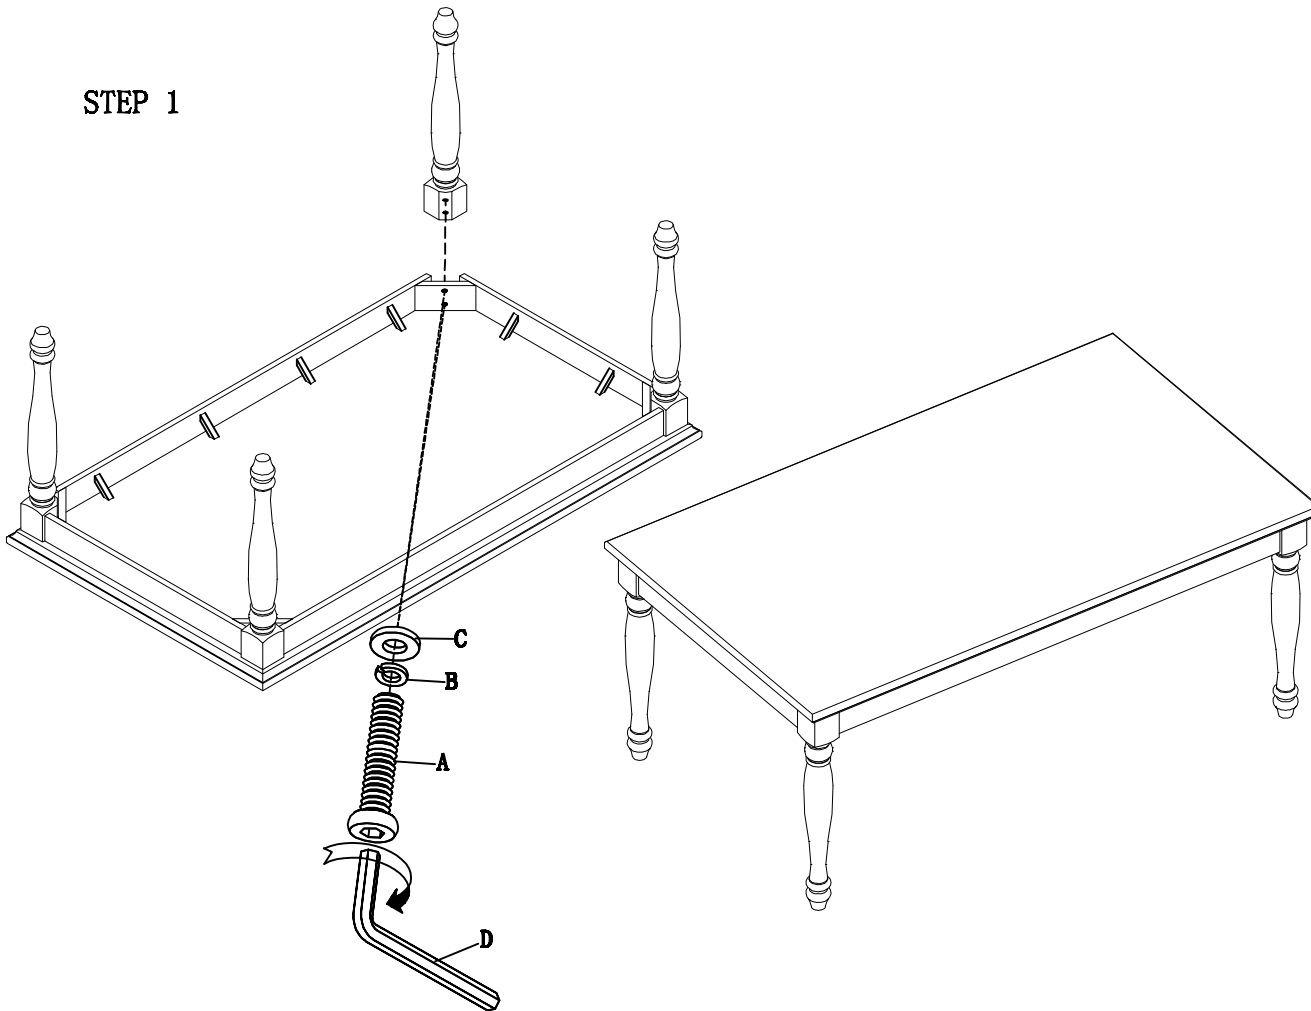

ASSEMBLY INSTRUCTIONS

ZBRG-8060 Breckenridge Standard Table

PART LISTS

PART	DESCRIPTION	Q' TY
1	Table Top	1PC
2	Legs	4PCS

HARDWARE LISTS

PART	DESCRIPTION	Q' TY
A	Bolt (Ø5/16" * 75mmL)	8PCS
B	Lock Washer (Ø5/16" * Ø13*1)	8PCS
C	Flat Washer (Ø5/16" * Ø19*1)	8PCS
D	Allen Wrench (4mm)	1PC

STEP 1

ASSEMBLY INSTRUCTIONS

ZBRG-8061 Breckenridge Side Chair

PART LISTS

PART	DESCRIPTION	Q' TY
1	Chair Back	1PC
2	Cushion With Seat Frame	1PC
3	Front Legs	2PCS

HARDWARE LISTS

PART	DESCRIPTION	Q' TY
A	Bolt (Ø1/4" * 80mmL)	4PCS
B	Bolt (Ø1/4" * 57mmL)	4PCS
C	Bolt (Ø1/4" * 38mmL)	3PCS
D	Lock Washer (Ø1/4" * Ø11*1)	11PCS
E	Flat Washer (Ø1/4" * Ø19*1)	11PCS
F	Allen Wrench (4mm)	1PC

STEP 1

STEP 2